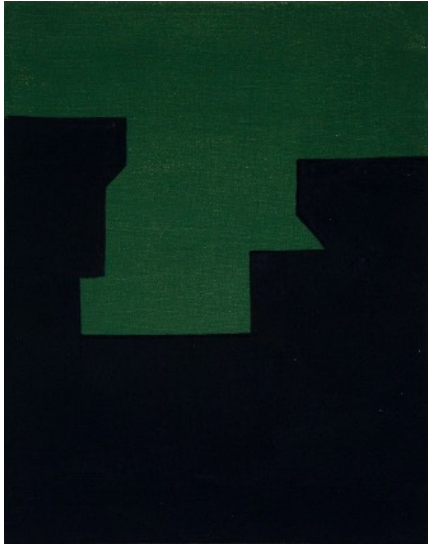

ANDERS
WAHLSTEDT
FINE ART

LIV METTE LARSEN
NIGHTVIEW
February 17 - April 2, 2022

Night View VII, 2018
Egg tempera on linen
18 x 24 inches

Night View XIII, 2018
Egg tempera on linen
17 x 24 inches

Night View X, 2018
Egg tempera on linen
17 x 24 inches

Small Night View XI, 2018
Egg tempera on linen
14 x 11 inches

Small Night View VI, 2018
Egg tempera on linen
13 x 11 inches

Night View I, 2018
Egg tempera on linen
18 x 24 inches

Vertical Night View III, 2018
Egg tempera on linen
50 x 40 inches