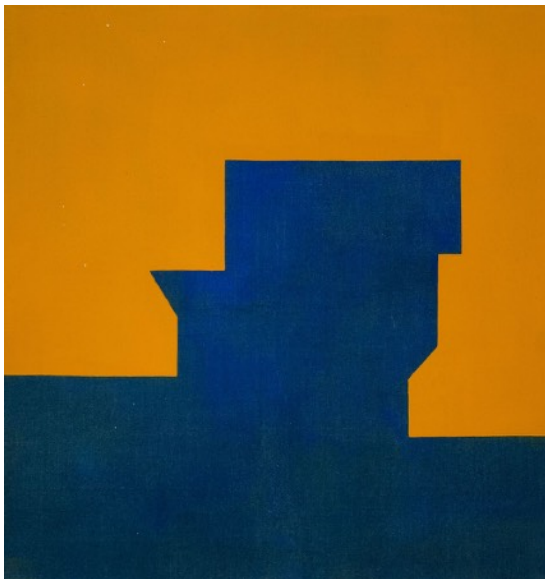

Vertical Night View IV, 2018
Egg tempera on linen
33 x 31 inches