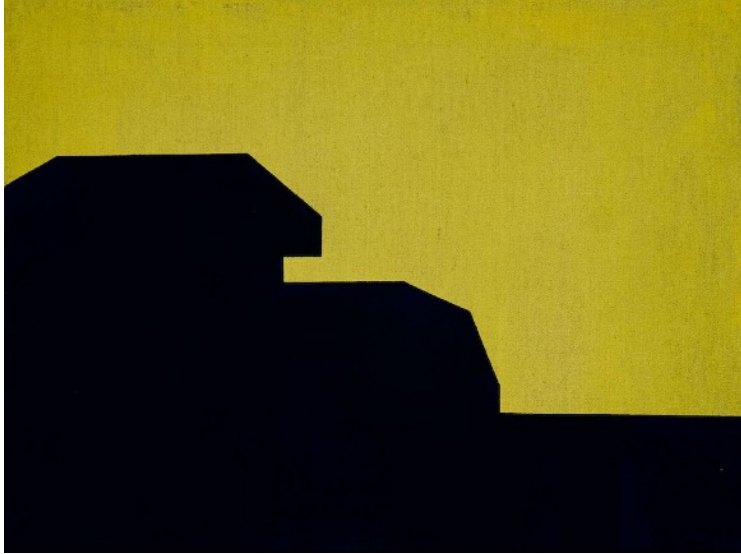

Night View IV, 2018
Egg tempera on linen
18 x 24 inches