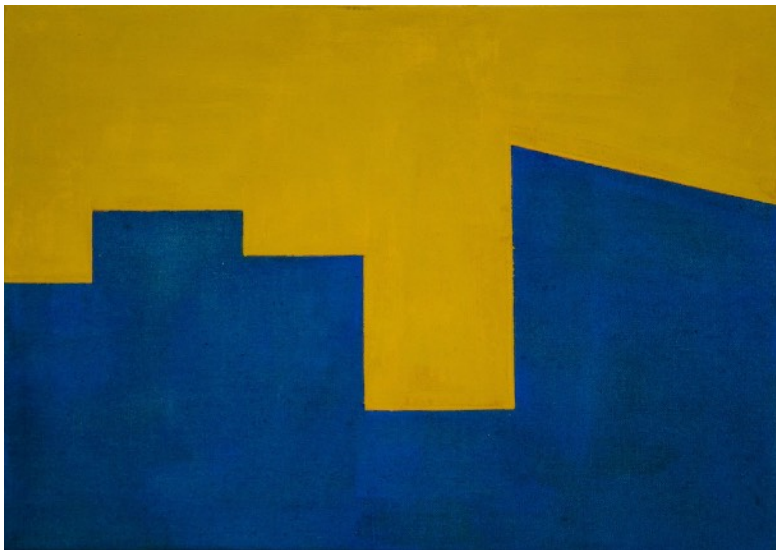

Small Night View XI, 2018
Egg tempera on linen
14 x 11 inches

Small Night View VI, 2018
Egg tempera on linen
13 x 11 inches

Night View I, 2018
Egg tempera on linen
18 x 24 inches

Vertical Night View III, 2018
Egg tempera on linen
50 x 40 inches