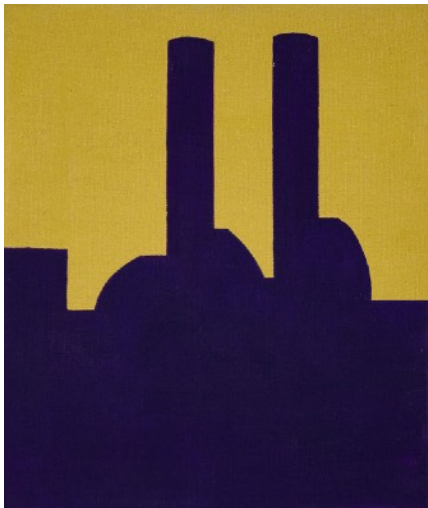

Small Night View VI, 2018
Egg tempera on linen
13 x 11 inches